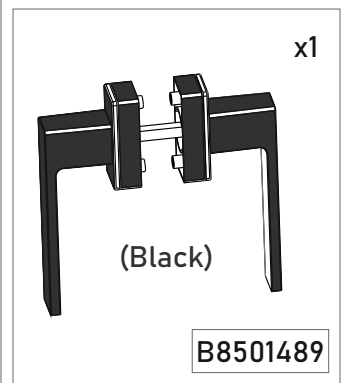

B8502170

B8502163

B8502162

B8502168

B05487
(Slider Next Smart Lock 90°
Set 70mm with Corner
Profile)

B05489
(Slider Next Hook Lock Set)

B05490
(Slider Next Espagnolette
Lock Set 1800mm)

B8501487

- 
 25 x3
B8503308
- 
 19 x20
B8503310
- 
 16 x5
B8503304
 (Black)
- 
 x3
B8502505
 (Black)
- 
 x3
B8502506
 (Grey)

- 
 25 x4
B8503305
- 
 38 x3
AW1301300
- 
 30 x3
B8503403
- 
 13
B8503403

B0549001

B8501488

B8501493

B8502165

B8501489

B05493
(Slider Next Wall-Mounted
Lock Side Set)

- 
 25 x3
B8503308
- 
 16 x5
B8503304
 (Black)
- 
 16 x2
Ts8509402
 (Inox)
- 
 x3
B8502505
 (Black)

- 
 25 x4
B8503305
- 
 38 x3
AW1301300
- 
 30 x3
B8503403
- 
 x3
B8502506
 (Grey)

B0549301

B8502165

B8501423

B05491
(Slider Next Inox Glass Lock Side Set)

 25 x3 B8503308	 10 x2 B8502795	 16 x5 B8503304 (Black)	 x3 B8502505 (Black)
 25 x4 B8503305	 38 x5 AW1301300	 30 x3 B8503403	 x3 B8502506 (Grey)