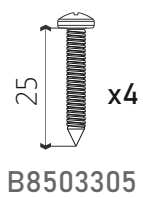

B8502170

B8502163

B8502162

B8502168

B05487
(Slider Next Smart Lock 90°
Set 70mm with Corner
Profile)

B05489
(Slider Next Hook Lock Set)

B05490
(Slider Next Espagnolette
Lock Set 1800mm)

B8501487

- 
 25 x3
B8503308
- 
 19 x20
B8503310
- 
 16 x5
B8503304
 (Black)
- 
 x3
B8502505
 (Black)
- 
 x3
B8502506
 (Grey)

- 
 25 x4
B8503305
- 
 38 x3
AW1301300
- 
 30 x3
B8503403
- 
 13
B8503403

B0549001

B8501488