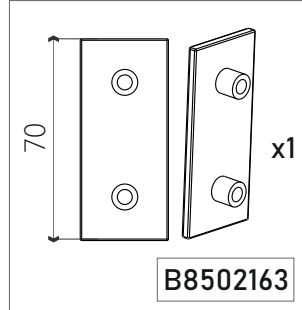

B8502170

B8502163

B8502162

B8502168

B05487
(Slider Next Smart Lock 90°
Set 70mm with Corner
Profile)

B05489
(Slider Next Hook Lock Set)

B05490
(Slider Next Espagnolette
Lock Set 1800mm)

B8501487

- 
 25 x3
B8503308
- 
 19 x20
B8503310
- 
 16 x5
B8503304
 (Black)
- 
 x3
B8502505
 (Black)
- 
 x3
B8502506
 (Grey)

- 
 25 x4
B8503305
- 
 38 x3
AW1301300
- 
 30 x3
B8503403
- 
 13
B8503403

B0549001

B8501488