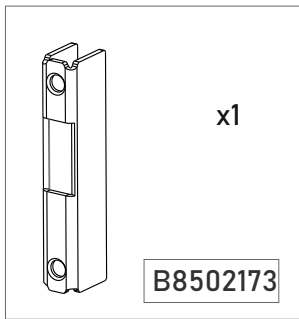

25 x3 B8503308	 10 x2 B8502795	 16 x5 B8503304 (Black)	 x3 B8502505 (Black)
  25 x4 B8503305	 38 x5 AW1301300	 30 x3 B8503403	 x3 B8502506 (Grey)

B0549101

B05492
(Slider Next Inox Glass Lock Center Set)