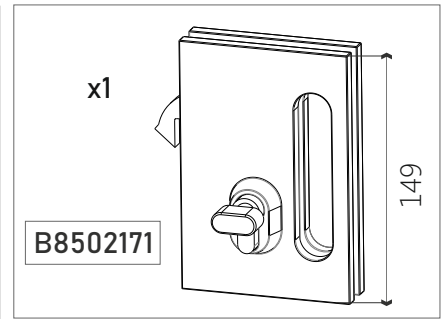

25 x3 B8503308	 10 x2 B8502795	 16 x5 B8503304 (Black)	 x3 B8502505 (Black)
  25 x4 B8503305	 38 x5 AW1301300	 30 x3 B8503403	 x3 B8502506 (Grey)

B0549101

B05492
(Slider Next Inox Glass Lock Center Set)