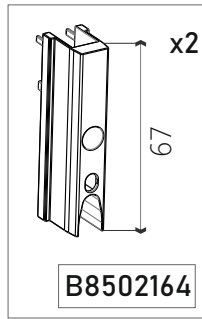

25 x3 B8503308	 10 x2 B8502795	 16 x5 B8503304 (Black)	 x3 B8502505 (Black)
  25 x4 B8503305	 38 x5 AW1301300	 30 x3 B8503403	 x3 B8502506 (Grey)

B0549101

B05492
(Slider Next Inox Glass Lock Center Set)