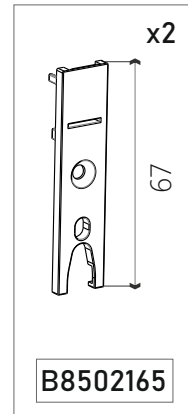

B8502170

B8502163

B8502162

B8502168

B05487
(Slider Next Smart Lock 90°
Set 70mm with Corner
Profile)

B05489
(Slider Next Hook Lock Set)

B05490
(Slider Next Espagnolette
Lock Set 1800mm)

B8501487

- 
 25 x3
B8503308
- 
 19 x20
B8503310
- 
 16 x5
B8503304
 (Black)
- 
 x3
B8502505
 (Black)
- 
 x3
B8502506
 (Grey)

- 
 25 x4
B8503305
- 
 38 x3
AW1301300
- 
 30 x3
B8503403
- 
 13
B8503403

B0549001

B8501488