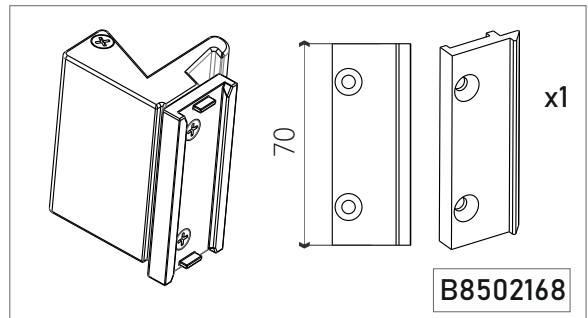

B8502170

B8502163

B8502162

B8502168

B05487
(Slider Next Smart Lock 90°
Set 70mm with Corner
Profile)

B05489
(Slider Next Hook Lock Set)

B05490
(Slider Next Espagnolette
Lock Set 1800mm)

B8501487

- 
 25 x3
B8503308
- 
 19 x20
B8503310
- 
 16 x5
B8503304
 (Black)
- 
 x3
B8502505
 (Black)
- 
 x3
B8502506
 (Grey)

- 
 25 x4
B8503305
- 
 38 x3
AW1301300
- 
 30 x3
B8503403
- 
 13
B8503403

B0549001

B8501488