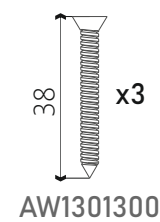

B8502170

B8502163

B8502162

B8502168

B05487
(Slider Next Smart Lock 90°
Set 70mm with Corner
Profile)

B05489
(Slider Next Hook Lock Set)

B05490
(Slider Next Espagnolette
Lock Set 1800mm)

B8501487

- 
 25 x3
B8503308
- 
 19 x20
B8503310
- 
 16 x5
B8503304
 (Black)
- 
 x3
B8502505
 (Black)
- 
 x3
B8502506
 (Grey)

- 
 25 x4
B8503305
- 
 38 x3
AW1301300
- 
 30 x3
B8503403
- 
 13
B8503403

B0549001

B8501488