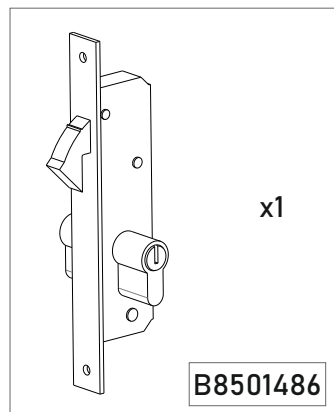

B8502170

B8502163

B8502162

B8502168

B05487
(Slider Next Smart Lock 90°
Set 70mm with Corner
Profile)

B05489
(Slider Next Hook Lock Set)

B05490
(Slider Next Espagnolette
Lock Set 1800mm)

B8501487

- 
 25 x3
B8503308
- 
 19 x20
B8503310
- 
 16 x5
B8503304
 (Black)
- 
 x3
B8502505
 (Black)
- 
 x3
B8502506
 (Grey)

- 
 25 x4
B8503305
- 
 38 x3
AW1301300
- 
 30 x3
B8503403
- 
 13
B8503403

B0549001

B8501488