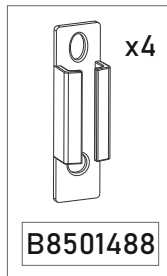

B8502170

B8502163

B8502162

B8502168

B05487
(Slider Next Smart Lock 90°
Set 70mm with Corner
Profile)

B05489
(Slider Next Hook Lock Set)

B05490
(Slider Next Espagnolette
Lock Set 1800mm)

B8501487

- 
 25 x3
B8503308
- 
 19 x20
B8503310
- 
 16 x5
B8503304
 (Black)
- 
 x3
B8502505
 (Black)
- 
 x3
B8502506
 (Grey)

- 
 25 x4
B8503305
- 
 38 x3
AW1301300
- 
 30 x3
B8503403
- 
 13
B8503403

B0549001

B8501488