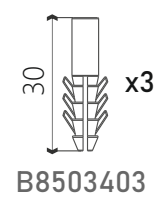

B8502170

B8502163

B8502162

B8502168

B05487
(Slider Next Smart Lock 90°
Set 70mm with Corner
Profile)

B05489
(Slider Next Hook Lock Set)

B05490
(Slider Next Espagnolette
Lock Set 1800mm)

B8501487

- 
 25 x3
B8503308
- 
 19 x20
B8503310
- 
 16 x5
B8503304
 (Black)
- 
 x3
B8502505
 (Black)
- 
 x3
B8502506
 (Grey)

- 
 25 x4
B8503305
- 
 38 x3
AW1301300
- 
 30 x3
B8503403
- 
 13
B8503403

B0549001

B8501488