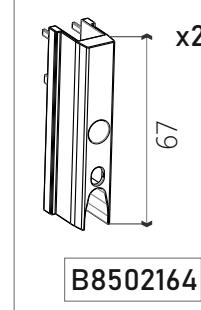

B8502170

B8502163

B8502162

B8502168

B05487
(Slider Next Smart Lock 90°
Set 70mm with Corner
Profile)

B05489
(Slider Next Hook Lock Set)

B05490
(Slider Next Espagnolette
Lock Set 1800mm)

B8501487

- 
 25 x3
B8503308
- 
 19 x20
B8503310
- 
 16 x5
B8503304
 (Black)
- 
 x3
B8502505
 (Black)
- 
 x3
B8502506
 (Grey)

- 
 25 x4
B8503305
- 
 38 x3
AW1301300
- 
 30 x3
B8503403
- 
 13
B8503403

B0549001

B8501488