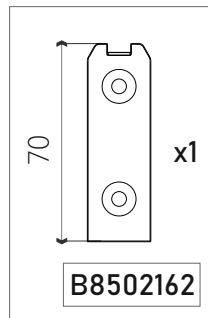

B8502170

B8502163

B8502162

B8502168

B05487
(Slider Next Smart Lock 90°
Set 70mm with Corner
Profile)

B05489
(Slider Next Hook Lock Set)

B05490
(Slider Next Espagnolette
Lock Set 1800mm)

B8501487

- 
 25 x3
B8503308
- 
 19 x20
B8503310
- 
 16 x5
B8503304
 (Black)
- 
 x3
B8502505
 (Black)
- 
 x3
B8502506
 (Grey)

- 
 25 x4
B8503305
- 
 38 x3
AW1301300
- 
 30 x3
B8503403
- 
 13
B8503403

B0549001

B8501488