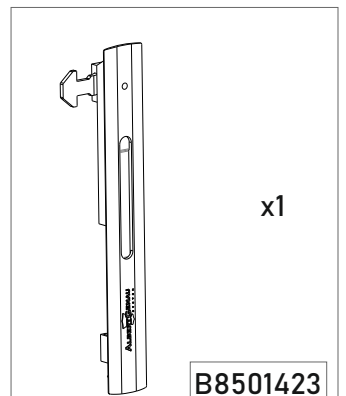

- 
 25 x3
B8503308
- 
 19 x20
B8503310
- 
 16 x5
B8503304
 (Black)
- 
 x3
B8502505
 (Black)
- 
 x3
B8502506
 (Grey)

- 
 25 x4
B8503305
- 
 38 x3
AW1301300
- 
 30 x3
B8503403
- 
 13
B8503403

B0549001

B8501488

B8501493

B8502165

B8501489

B05493
(Slider Next Wall-Mounted
Lock Side Set)

- 
 25 x3
B8503308
- 
 16 x5
B8503304
 (Black)
- 
 16 x2
Ts8509402
 (Inox)
- 
 x3
B8502505
 (Black)

- 
 25 x4
B8503305
- 
 38 x3
AW1301300
- 
 30 x3
B8503403
- 
 x3
B8502506
 (Grey)

B0549301

B8502165

B8501423

B05491
(Slider Next Inox Glass Lock Side Set)

 25 x3 B8503308	 10 x2 B8502795	 16 x5 B8503304 (Black)	 x3 B8502505 (Black)
 25 x4 B8503305	 38 x5 AW1301300	 30 x3 B8503403	 x3 B8502506 (Grey)