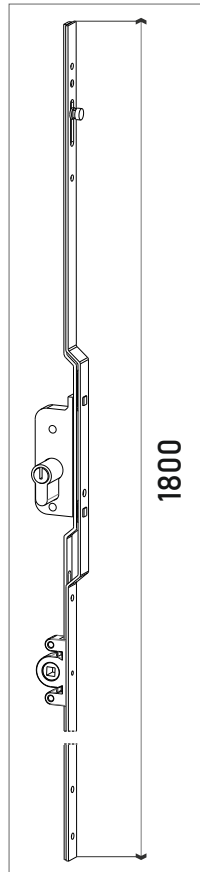

x1 B8502174

x1 B8502166

67 x2 (Black)
12.9 x21.15
B8502131

x2 B8502129

B05482
(Slider Next 08/10 All Glass Left Sliding Panel Set)

100 x1 B8502706
13 x1 B8502503
19 x8 B8503302 (Black)
16 x4 B8503304 (Black)
38 x1 AW1301300
30 x1 B8503403
B0548101

B8502165

B8502170

B8502162

B8502168

B05486
(Slider Next Smart Lock 90°
Set 70mm)

B8502795

B8502164

B8502165

B8502170

B8502163

B8502162

B8502168

B05487
(Slider Next Smart Lock 90°
Set 70mm with Corner
Profile)

B05489
(Slider Next Hook Lock Set)

B05490
(Slider Next Espagnolette
Lock Set 1800mm)

B8501487

- 
 25 x3
B8503308
- 
 19 x20
B8503310
- 
 16 x5
B8503304
 (Black)
- 
 x3
B8502505
 (Black)
- 
 x3
B8502506
 (Grey)

- 
 25 x4
B8503305
- 
 38 x3
AW1301300
- 
 30 x3
B8503403
- 
 13
B8503403

B0549001

B8501488